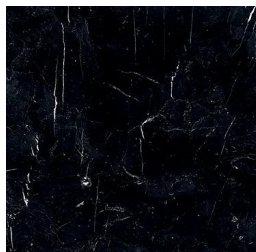

Also available with inlaid wooden top in the finish "Colore" Frisé Walnut or in Maple Frisé dark grey. Black hand brushed anodized aluminium and bright brass structure.

## Wood

Maple Frisé dark grey

"Colore" Frisé walnut

## Metal

Black brushed aluminium

Patinated bronze

Bright brass

## Marble

Bianco Statuario

Calacatta Vagli

Nero Marquina

Travertino romano

Verde Alpi